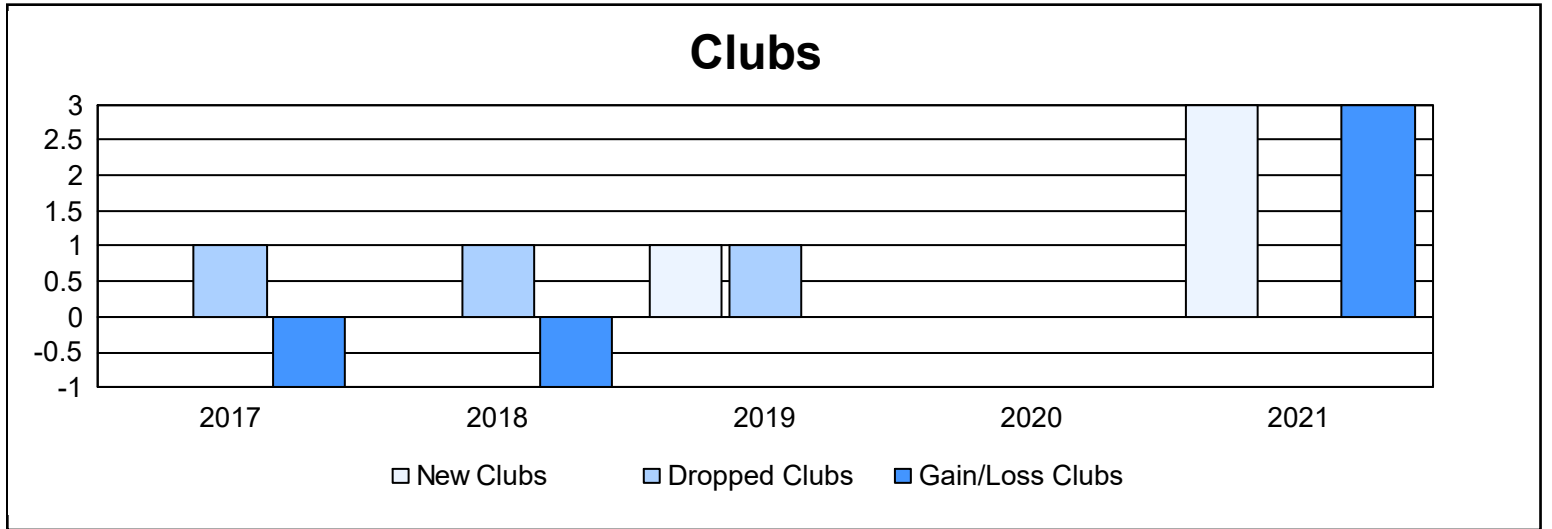

Year	New Clubs	Dropped Clubs	Gain/ Loss Clubs	New Members	Charter Members	Reinstate Members	Transfer Members	Total Member Added	Total Members Dropped	Gain/ Loss Members
2016-2017	0	1	-1	89	2	1	5	97	97	0
2017-2018	0	1	-1	103	0	3	2	108	104	4
2018-2019	1	1	0	99	24	15	5	143	141	2
2019-2020	0	0	0	47	0	1	2	50	101	-51
2020-2021	3	0	3	59	52	2	2	115	102	13
<b>Average</b>	<b>1</b>	<b>1</b>	<b>0</b>	<b>79</b>	<b>16</b>	<b>4</b>	<b>3</b>	<b>103</b>	<b>109</b>	<b>-6</b>

### Membership Composition June 2021 Cumulative