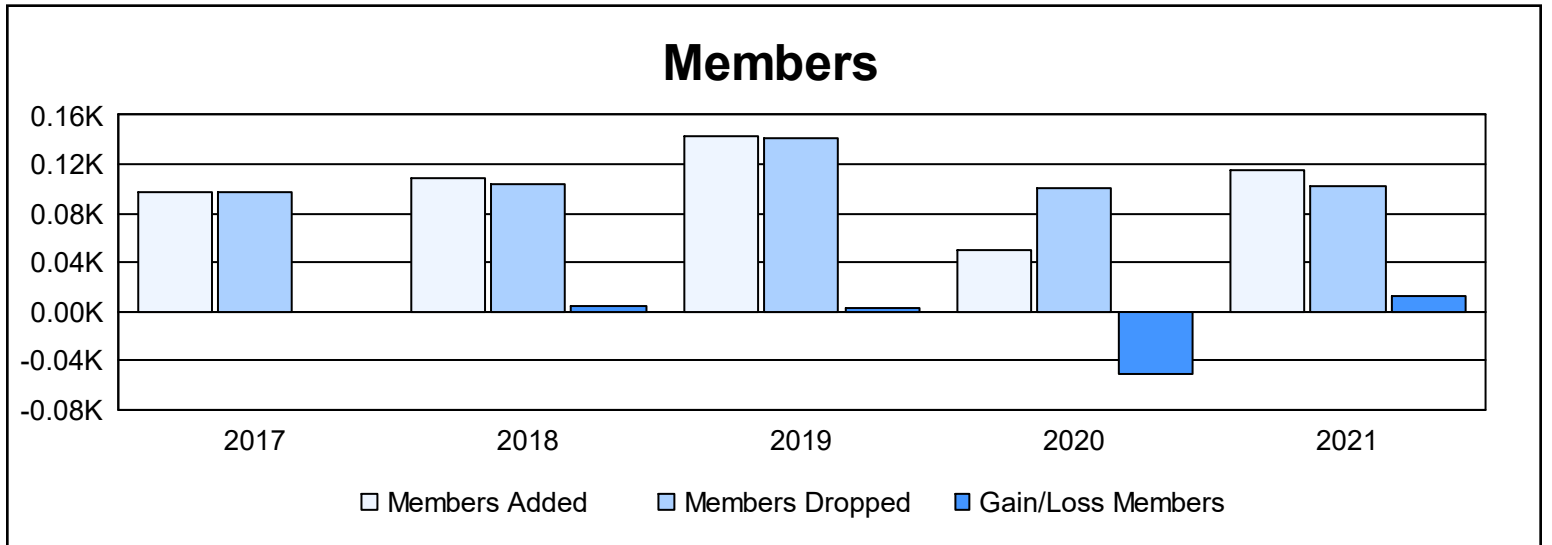

Year	New Clubs	Dropped Clubs	Gain/ Loss Clubs	New Members	Charter Members	Reinstate Members	Transfer Members	Total Member Added	Total Members Dropped	Gain/ Loss Members
2016-2017	0	1	-1	89	2	1	5	97	97	0
2017-2018	0	1	-1	103	0	3	2	108	104	4
2018-2019	1	1	0	99	24	15	5	143	141	2
2019-2020	0	0	0	47	0	1	2	50	101	-51
2020-2021	3	0	3	59	52	2	2	115	102	13
<b>Average</b>	<b>1</b>	<b>1</b>	<b>0</b>	<b>79</b>	<b>16</b>	<b>4</b>	<b>3</b>	<b>103</b>	<b>109</b>	<b>-6</b>

### Membership Composition June 2021 Cumulative