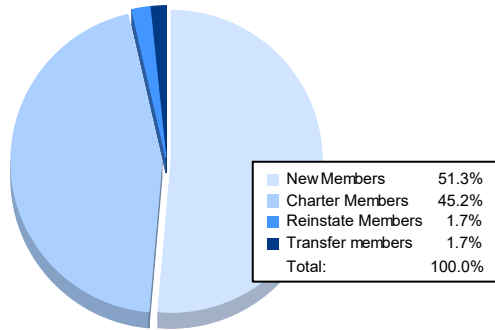

Year	New Clubs	Dropped Clubs	Gain/ Loss Clubs	New Members	Charter Members	Reinstate Members	Transfer Members	Total Member Added	Total Members Dropped	Gain/ Loss Members
2016-2017	0	1	-1	89	2	1	5	97	97	0
2017-2018	0	1	-1	103	0	3	2	108	104	4
2018-2019	1	1	0	99	24	15	5	143	141	2
2019-2020	0	0	0	47	0	1	2	50	101	-51
2020-2021	3	0	3	59	52	2	2	115	102	13
<b>Average</b>	<b>1</b>	<b>1</b>	<b>0</b>	<b>79</b>	<b>16</b>	<b>4</b>	<b>3</b>	<b>103</b>	<b>109</b>	<b>-6</b>

### Membership Composition June 2021 Cumulative